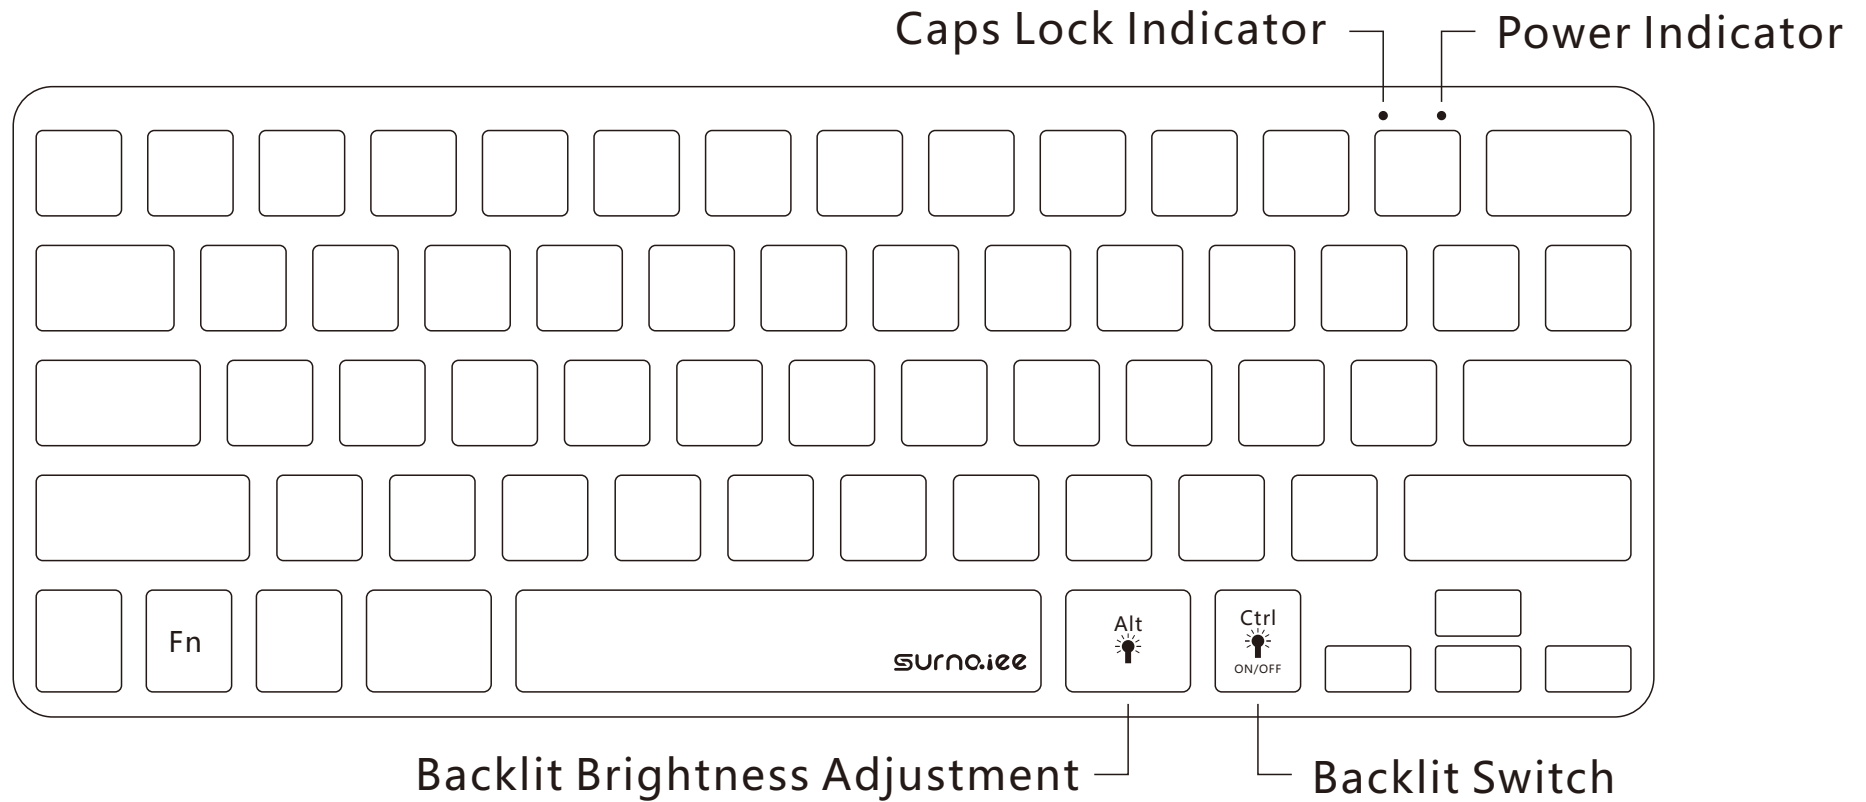

SURNO.lee

LED Backlit Wired Keyboard

Model: KB619

SPECIFICATION

Model: KB619

Working voltage: 1.5V

Working current: <10 mA

Input: 5V \pm 100mA(Min)

USB Cable Length: 3.9ft

Size: L11.1 * W4.1 * H1.2 inches(Max)

Keyswitch Life: 10 million strokes times

Compatibility: Support PC with USB port,
Windows XP / Vista / 7 / 8
/ 10

NOTE

1. Please use a damp towel or cleaner to clean the surface of the keyboard.
Do not use corrosive liquids to clean the keyboard.
2. If liquid seeps into the keyboard, please use a hairdryer to blow-dry it or place it in a ventilated place to dry naturally.

FEATURES

Note: It needs to be used in combination with the Fn key.

SPECIAL FUNCTION KEYS

Fn+	Corresponding Function	Fn+	Corresponding Function	Fn+	Corresponding Function	Fn+	Corresponding Function	Fn+	Corresponding Function
`	Esc	7	F7	Tab	Search	U	Play / Pause	,	Insert
1	F1	8	F8	Q	Open music	I	Previous track	←	Home
2	F2	9	F9	W	Mute	O	Brightness -	→	End
3	F3	0	F10	E	Volume -	P	Brightness +	↑	Page Up
4	F4	-	F11	R	Volume +	K	Print Screen SysRq	↓	Page Down
5	F5	=	F12	T	Stop play	L	Scroll Lock		Backlit Brightness Adjustment
6	F6	←	Delete	Y	Next track	;	Pause Break		Backlit Switch